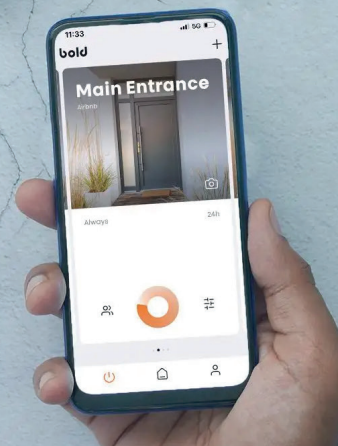

And best of all, Kubu is included for FREE with every door purchased from Comp Door.

Secure Connected Device (SCD)

bold**KEYLESS ENTRY UPGRADE**

Unlock a keyless life, with Bold Smart Cylinders.

Every Comp Door can be upgraded to include a Bold Smart Cylinder; a modern, ultra-secure, keyless entry solution designed for ultimate convenience.

The Bold Smart Cylinder is a sleek, **keyless entry solution** that blends cutting-edge technology with ease-of-use.

At its heart, Bold provides **effortless control** over your door - whether through your smartphone, a convenient fob, or by using a custom secure PIN.