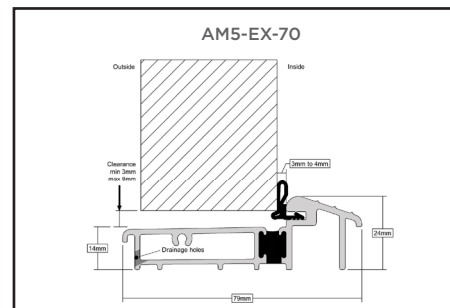

Thresholds

Our six threshold choices include standard uPVC or two aluminium options.