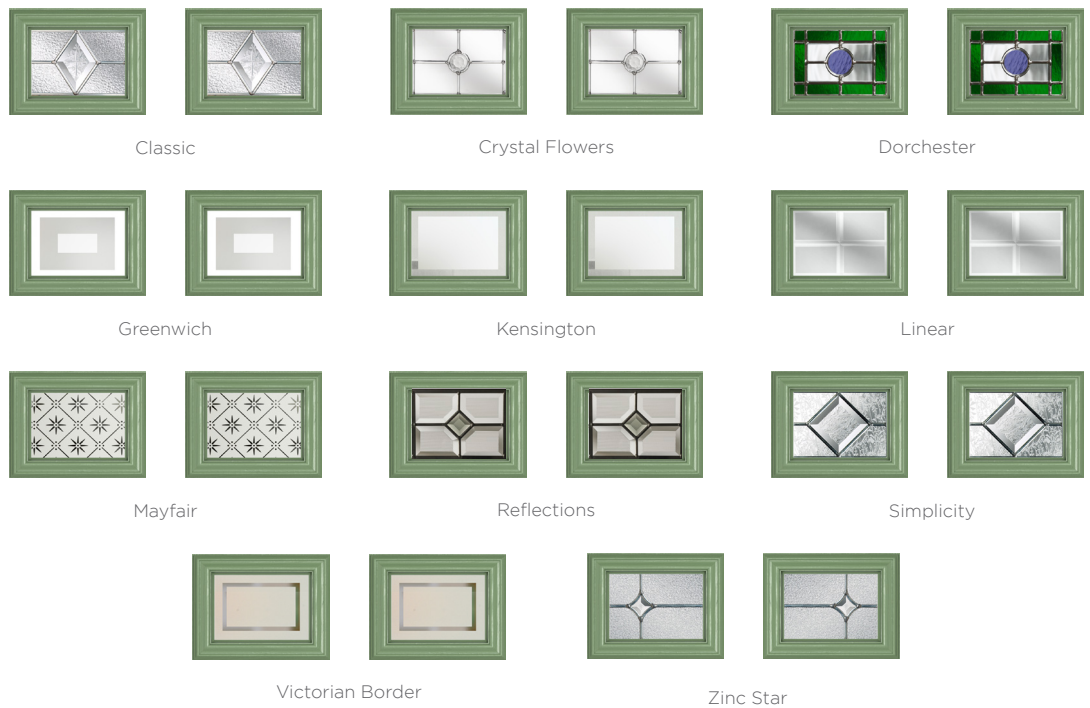

Traditional *Edge*

The Highbury is a truly traditional design with an edge, incorporating clean, crisp glazing angles for a classic style.

Highbury
Colour - Blue
Glass - Mayfair

3 Decorative Glass Options

Classic

Mayfair

Zinc Star

Majestic Masterpiece

The Middleton door complements authentic Edwardian and Georgian architecture with the option to include glazing in the top panels.

11 Decorative Glass Options