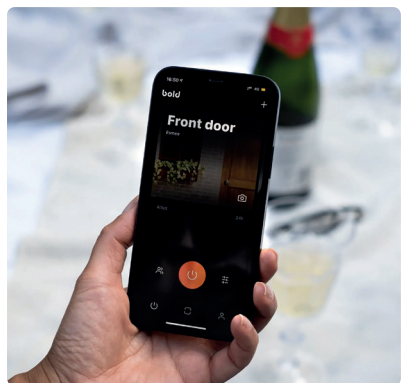

And best of all, Kubu is included for FREE with every door purchased from Comp Door.

Secure Connected Device (SCD)

bold**KEYLESS ENTRY UPGRADE**

Unlock a keyless life, with Bold Smart Cylinders.

Every Comp Door can be upgraded to include a Bold Smart Cylinder; a modern, ultra-secure, keyless entry solution designed for ultimate convenience.

The Bold Smart Cylinder is a sleek, **keyless entry solution** that blends cutting-edge technology with ease-of-use.

At its heart, Bold provides **effortless control** over your door - whether through your smartphone, a convenient fob, or by using a custom secure PIN.