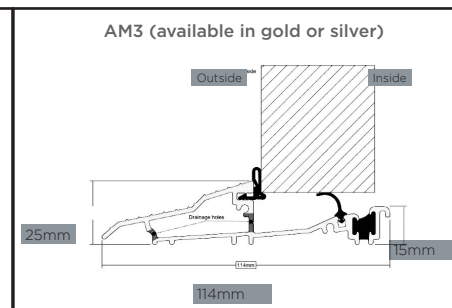

Thresholds

Our six threshold choices include standard uPVC or two aluminium options.