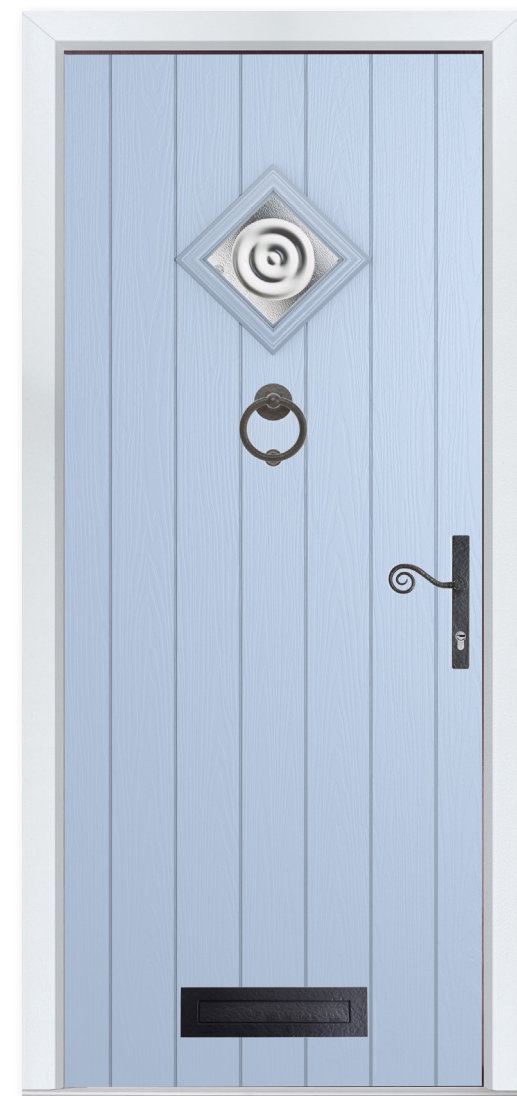

Available with Ultimate Glass Surround.

Cornwall
Colour - Duck Egg Blue
Glass - Bullseye

This door is available with or without grooves

RICHMOND

Modern Twist

The Richmond design can be complemented with our stainless-steel bar handle for a truly contemporary look.