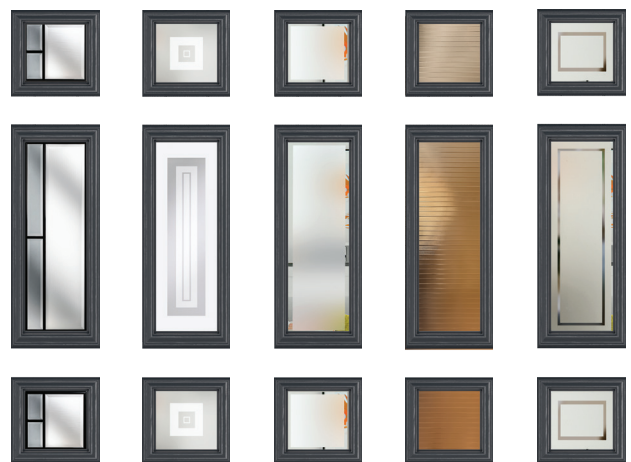

YORK

Strength in Style

Our York door pairs perfectly with classic or modern door furniture, such as traditional or bar handles.

5 Decorative Glass Options

Aurora Greenwich Kensington Masterline Victorian Border

This door is available with or without grooves