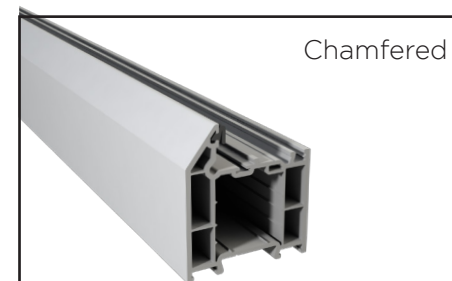

Frame Colours

White Foiled White Cream Agate Grey French Grey Pebble Grey

Anthracite Grey Chartwell Green Schwarzbraun Irish Oak Oak Rosewood

Outer Frame Options

Chamfered

Sculptured

InvisiEdge Colours

Our technically advanced InvisiEdge system gives a seamless colour edge to the door faces maintaining perfect aesthetics whilst ensuring up to 100% moisture resistance.