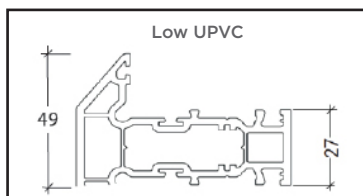

Thresholds

Our six threshold choices include standard uPVC or two aluminium options.

THE COMPOSITION OF A COMP DOOR™

Market-leading TriSeal frame for better weatherproofing and performance.

Premium cross-laminated Albasia Falcata timber core that is thermally efficient and offers maximum security.