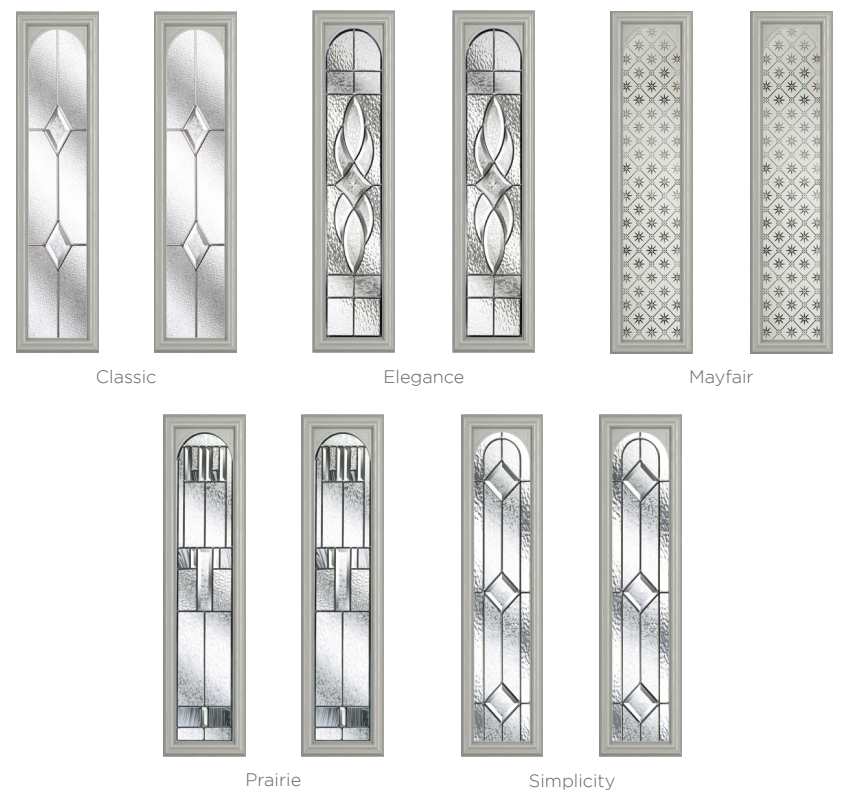

It's the most popular door style in the UK for a reason - because it works with just about every house type.

20 Decorative Glass Options

Whitmore Glazed
Colour - Black
Glass - Matrix

Available with Ultimate Glass Surround & SleekSkin.

An Elegant Twist

Similar to the Whitmore but with an elegant twist, the Elmhurst offers a softer look with curved arch glazing.

5 Decorative Glass Options

Elmhurst
Colour - Agate Grey
Glass - Elegance

HIGHBURY

Traditional *Edge*

The Highbury is a truly traditional design with an edge, incorporating clean, crisp glazing angles for a classic style.

Highbury
Colour - Blue
Glass - Mayfair

3 Decorative Glass Options

Classic

Mayfair

Zinc Star

Majestic Masterpiece

The Middleton door complements authentic Edwardian and Georgian architecture with the option to include glazing in the top panels.

11 Decorative Glass Options