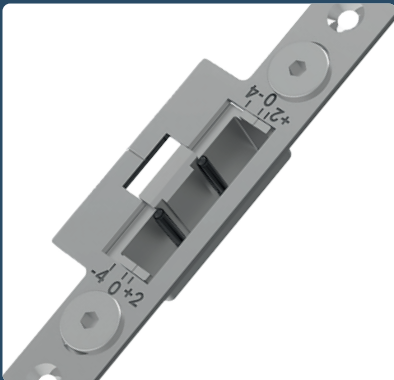

NEXT GENERATION LOCKING

COMP DOOR™