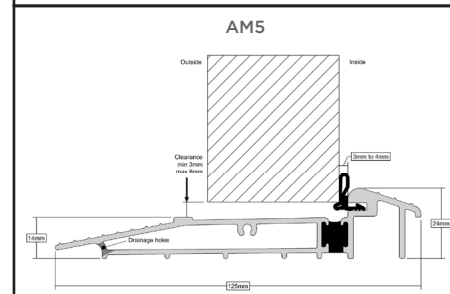

Thresholds

Our six threshold choices include standard uPVC or two aluminium options.