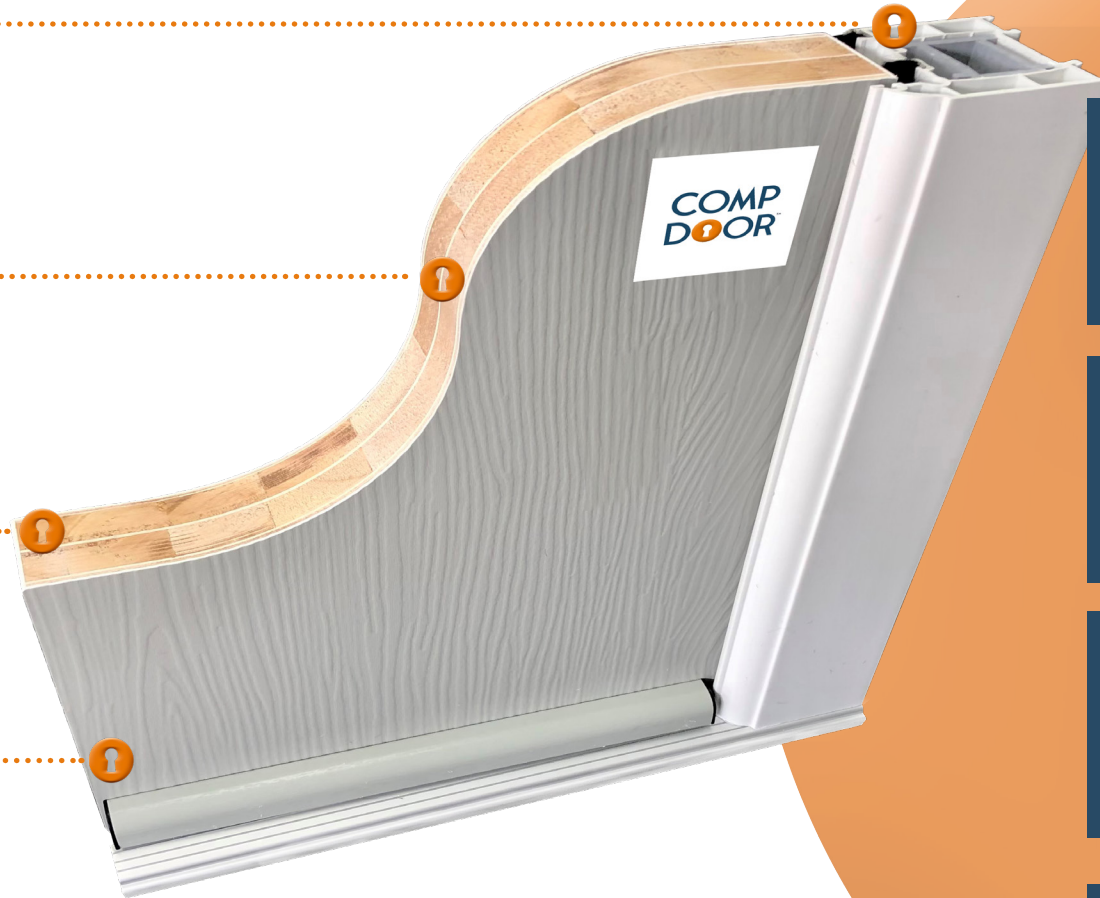

Thresholds

Our six threshold choices include standard uPVC or two aluminium options.

THE COMPOSITION OF A COMP DOOR™

Market-leading TriSeal frame for better weatherproofing and performance.

Premium cross-laminated Albasia Falcata timber core that is thermally efficient and offers maximum security.

Advanced InvisiEdge system for a seamless colour edge to the door faces.

Revolutionary, high-performance CoolSkin technology to withstand extreme temperature changes and maintain optimum performance.

Fitted with the renowned **ABS anti-snap diamond grade cylinder** as standard, for ultimate defence.