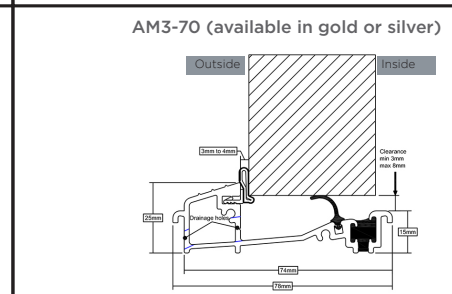

Thresholds

Our six threshold choices include standard uPVC or two aluminium options.