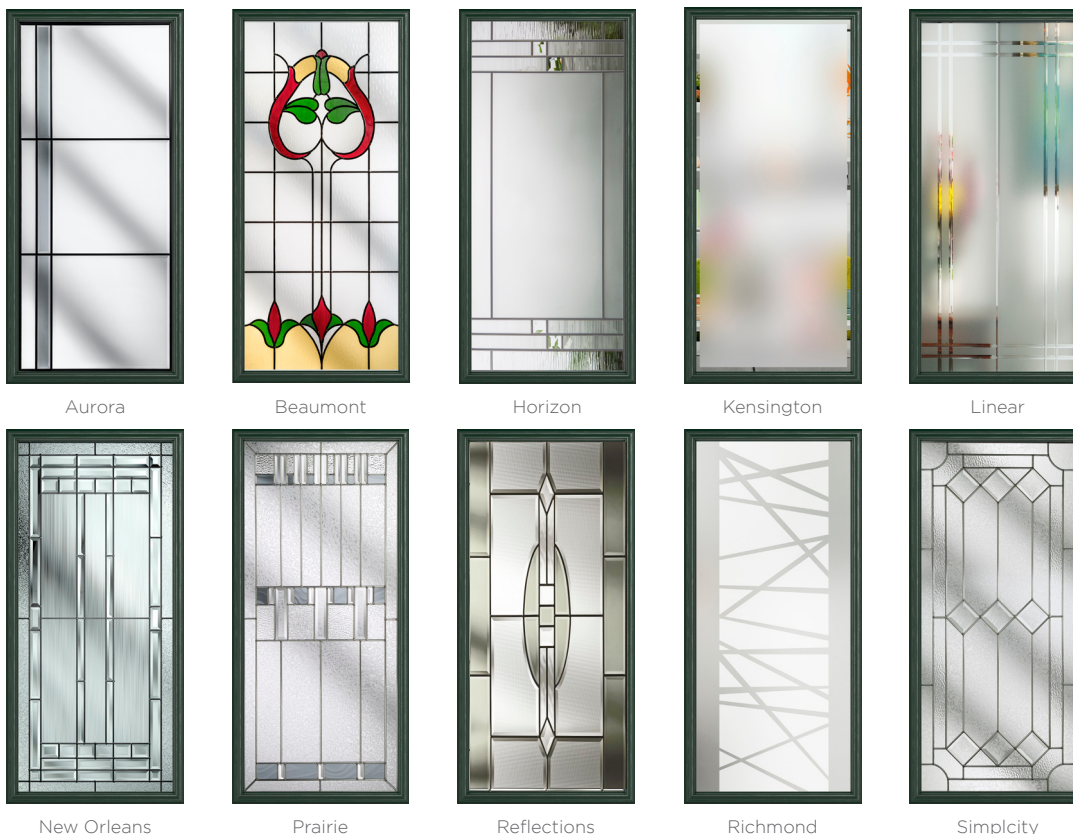

Victorian Border

Zinc Star

Stylishly Sleek

This confident and simple door makes a stylish addition to any home. Available solid or glazed with ten glass options, the Aston is a door you can count on.

10 Decorative Glass Options

Beaumont Greenwich Horizon Kensington Linear Matrix Mayfair Reflections Simplicity Victorian Border

Available with Ultimate Glass Surround & SleekSkin.

Aston
Colour - Anthracite Grey
Glass - Victorian Border

Beautifully Bright

The Walcot door offers a large and bright glazing panel, similar to the Hatton but giving space to include accessories such as a letterbox.

10 Decorative Glass Options

Aurora

Beaumont

Horizon