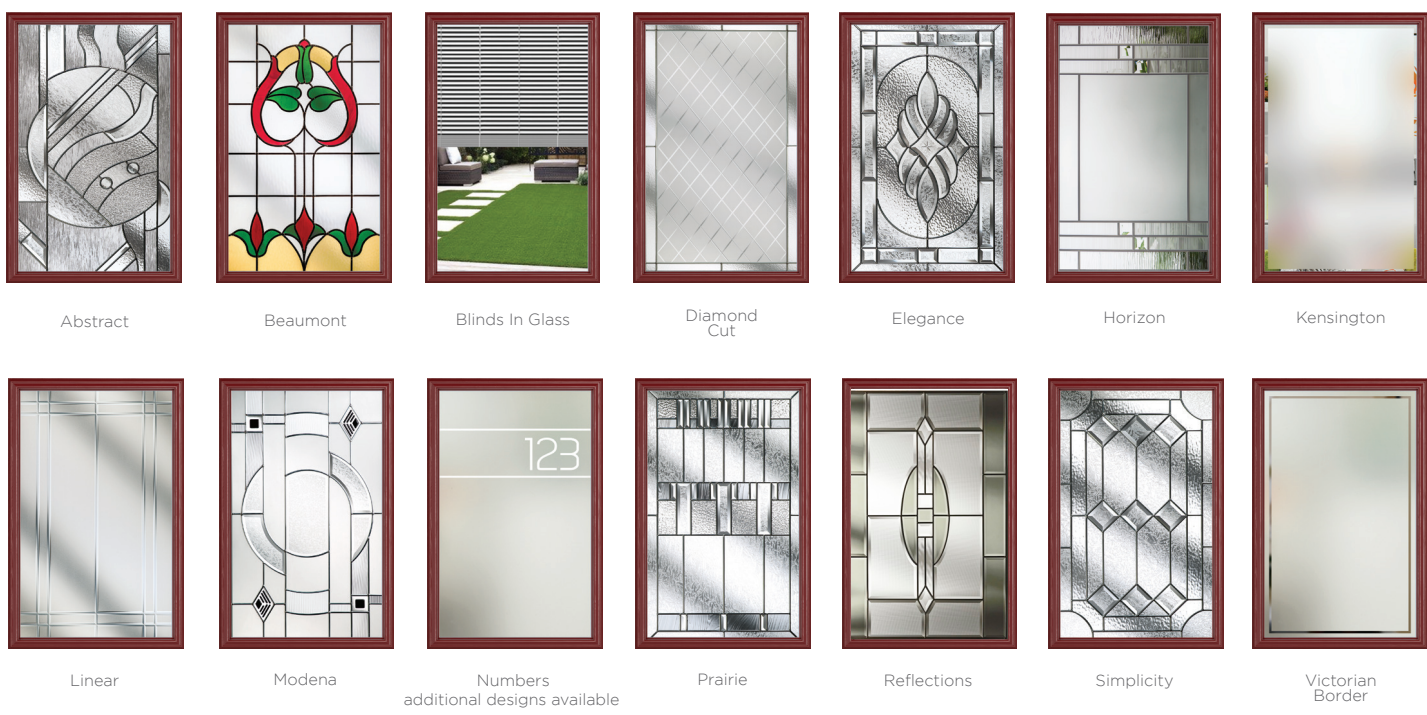

WINSLOW 3

Shapely Designs

Bring in more light by adding additional glazing panels to your door. Choose from nine striking designs.

9 Decorative Glass Options

Classic

Kensington

Mayfair

Murano

Numbers

Prairie

Reflections

Victorian Border

Zinc Star

Winslow 3
Colour - Blue
Glass - Victorian Border

Creative Versatility

The Buxton's versatile design means the overall appearance can be totally transformed with whichever glazing you choose.

14 Decorative Glass Options

Abstract Beaumont Blinds In Glass Diamond Cut Elegance Horizon Kensington

Linear Modena Numbers additional designs available Prairie Reflections Simplicity Victorian Border

Available with SleekSkin.