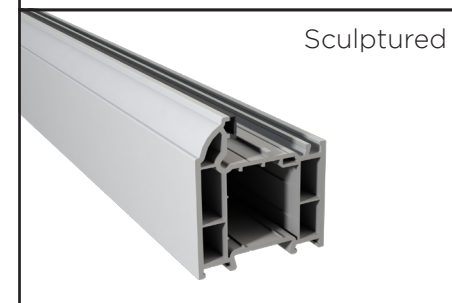

Frame Colours

White Foiled White Cream Agate Grey French Grey Pebble Grey

Anthracite Grey Chartwell Green Schwarzbraun Irish Oak Oak Rosewood

Outer Frame Options

Chamfered

Sculptured

InvisiEdge Colours

Our technically advanced InvisiEdge system gives a seamless colour edge to the door faces maintaining perfect aesthetics whilst ensuring up to 100% moisture resistance.