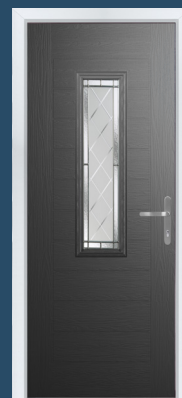

WESTMINSTER