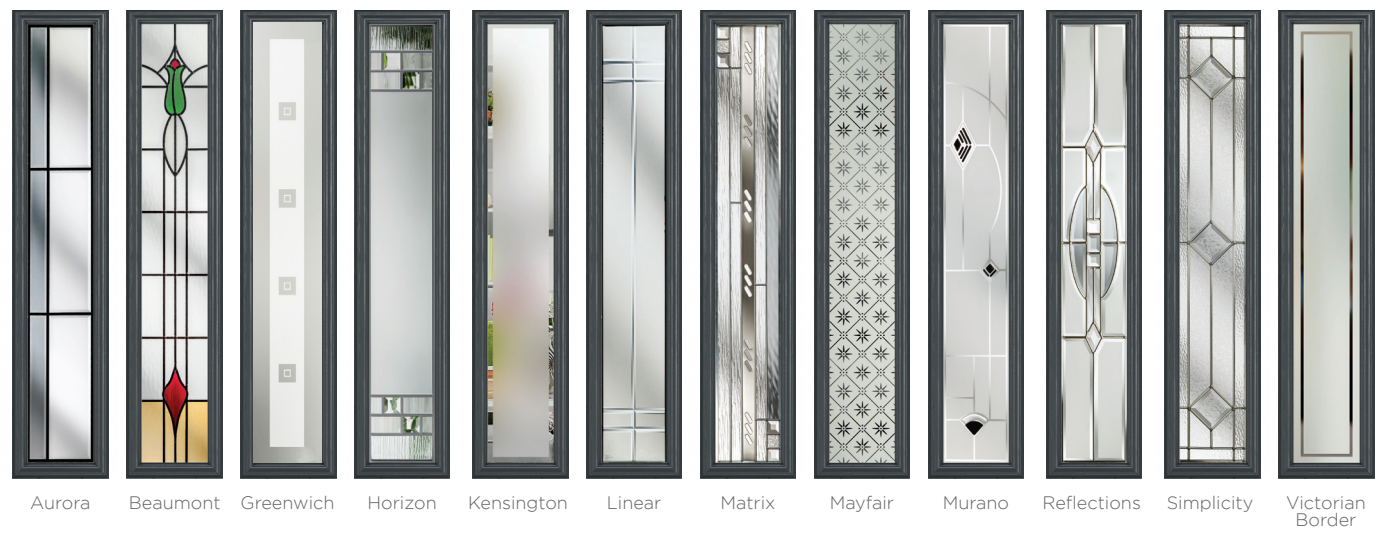

Contemporary Look

This highly-desirable contemporary door style works well with either our standard range of handles or upgrade to our range of stainless-steel bar handles.

12 Decorative Glass Options

Available with Ultimate Glass Surround.